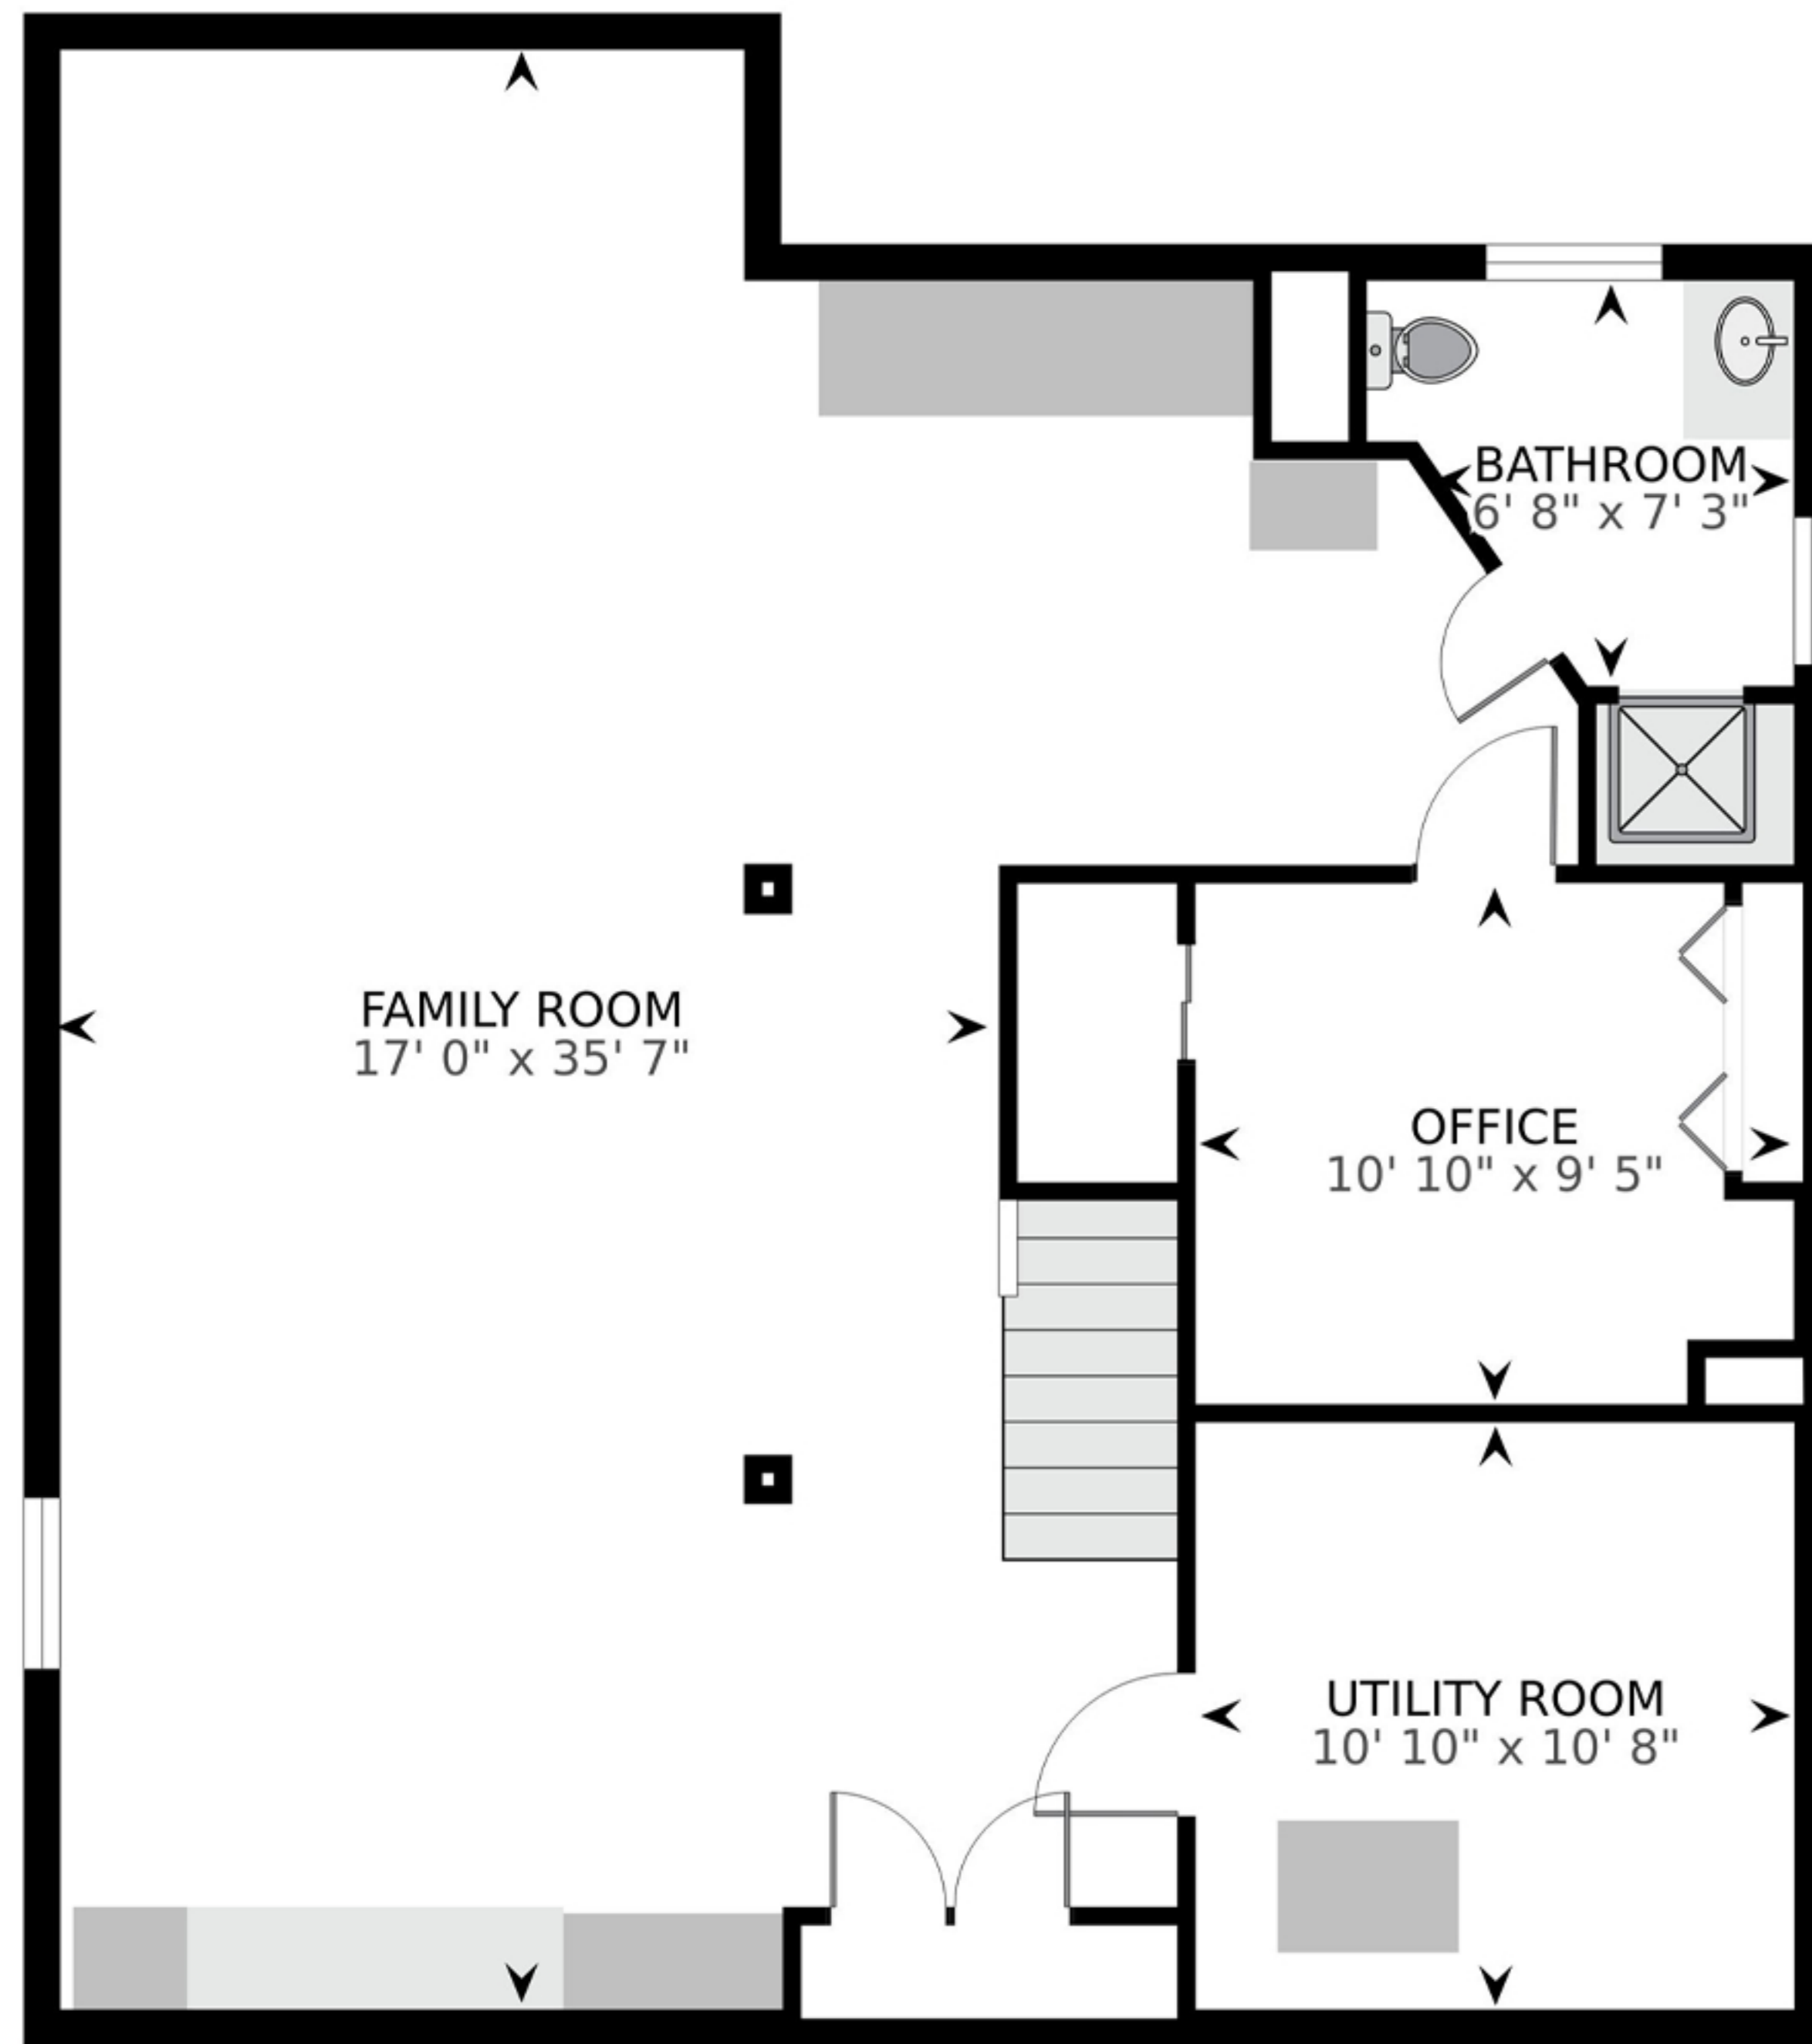

32 Silver Spruce Drive

BASEMENT Inside Area 1038 ft²

MAIN FLOOR Inside Area 1099 ft²

SECOND FLOOR Inside Area 1096 ft²

Disclaimer: For illustrative purposes only measurement to be verified by the buyer/ buyers agent.