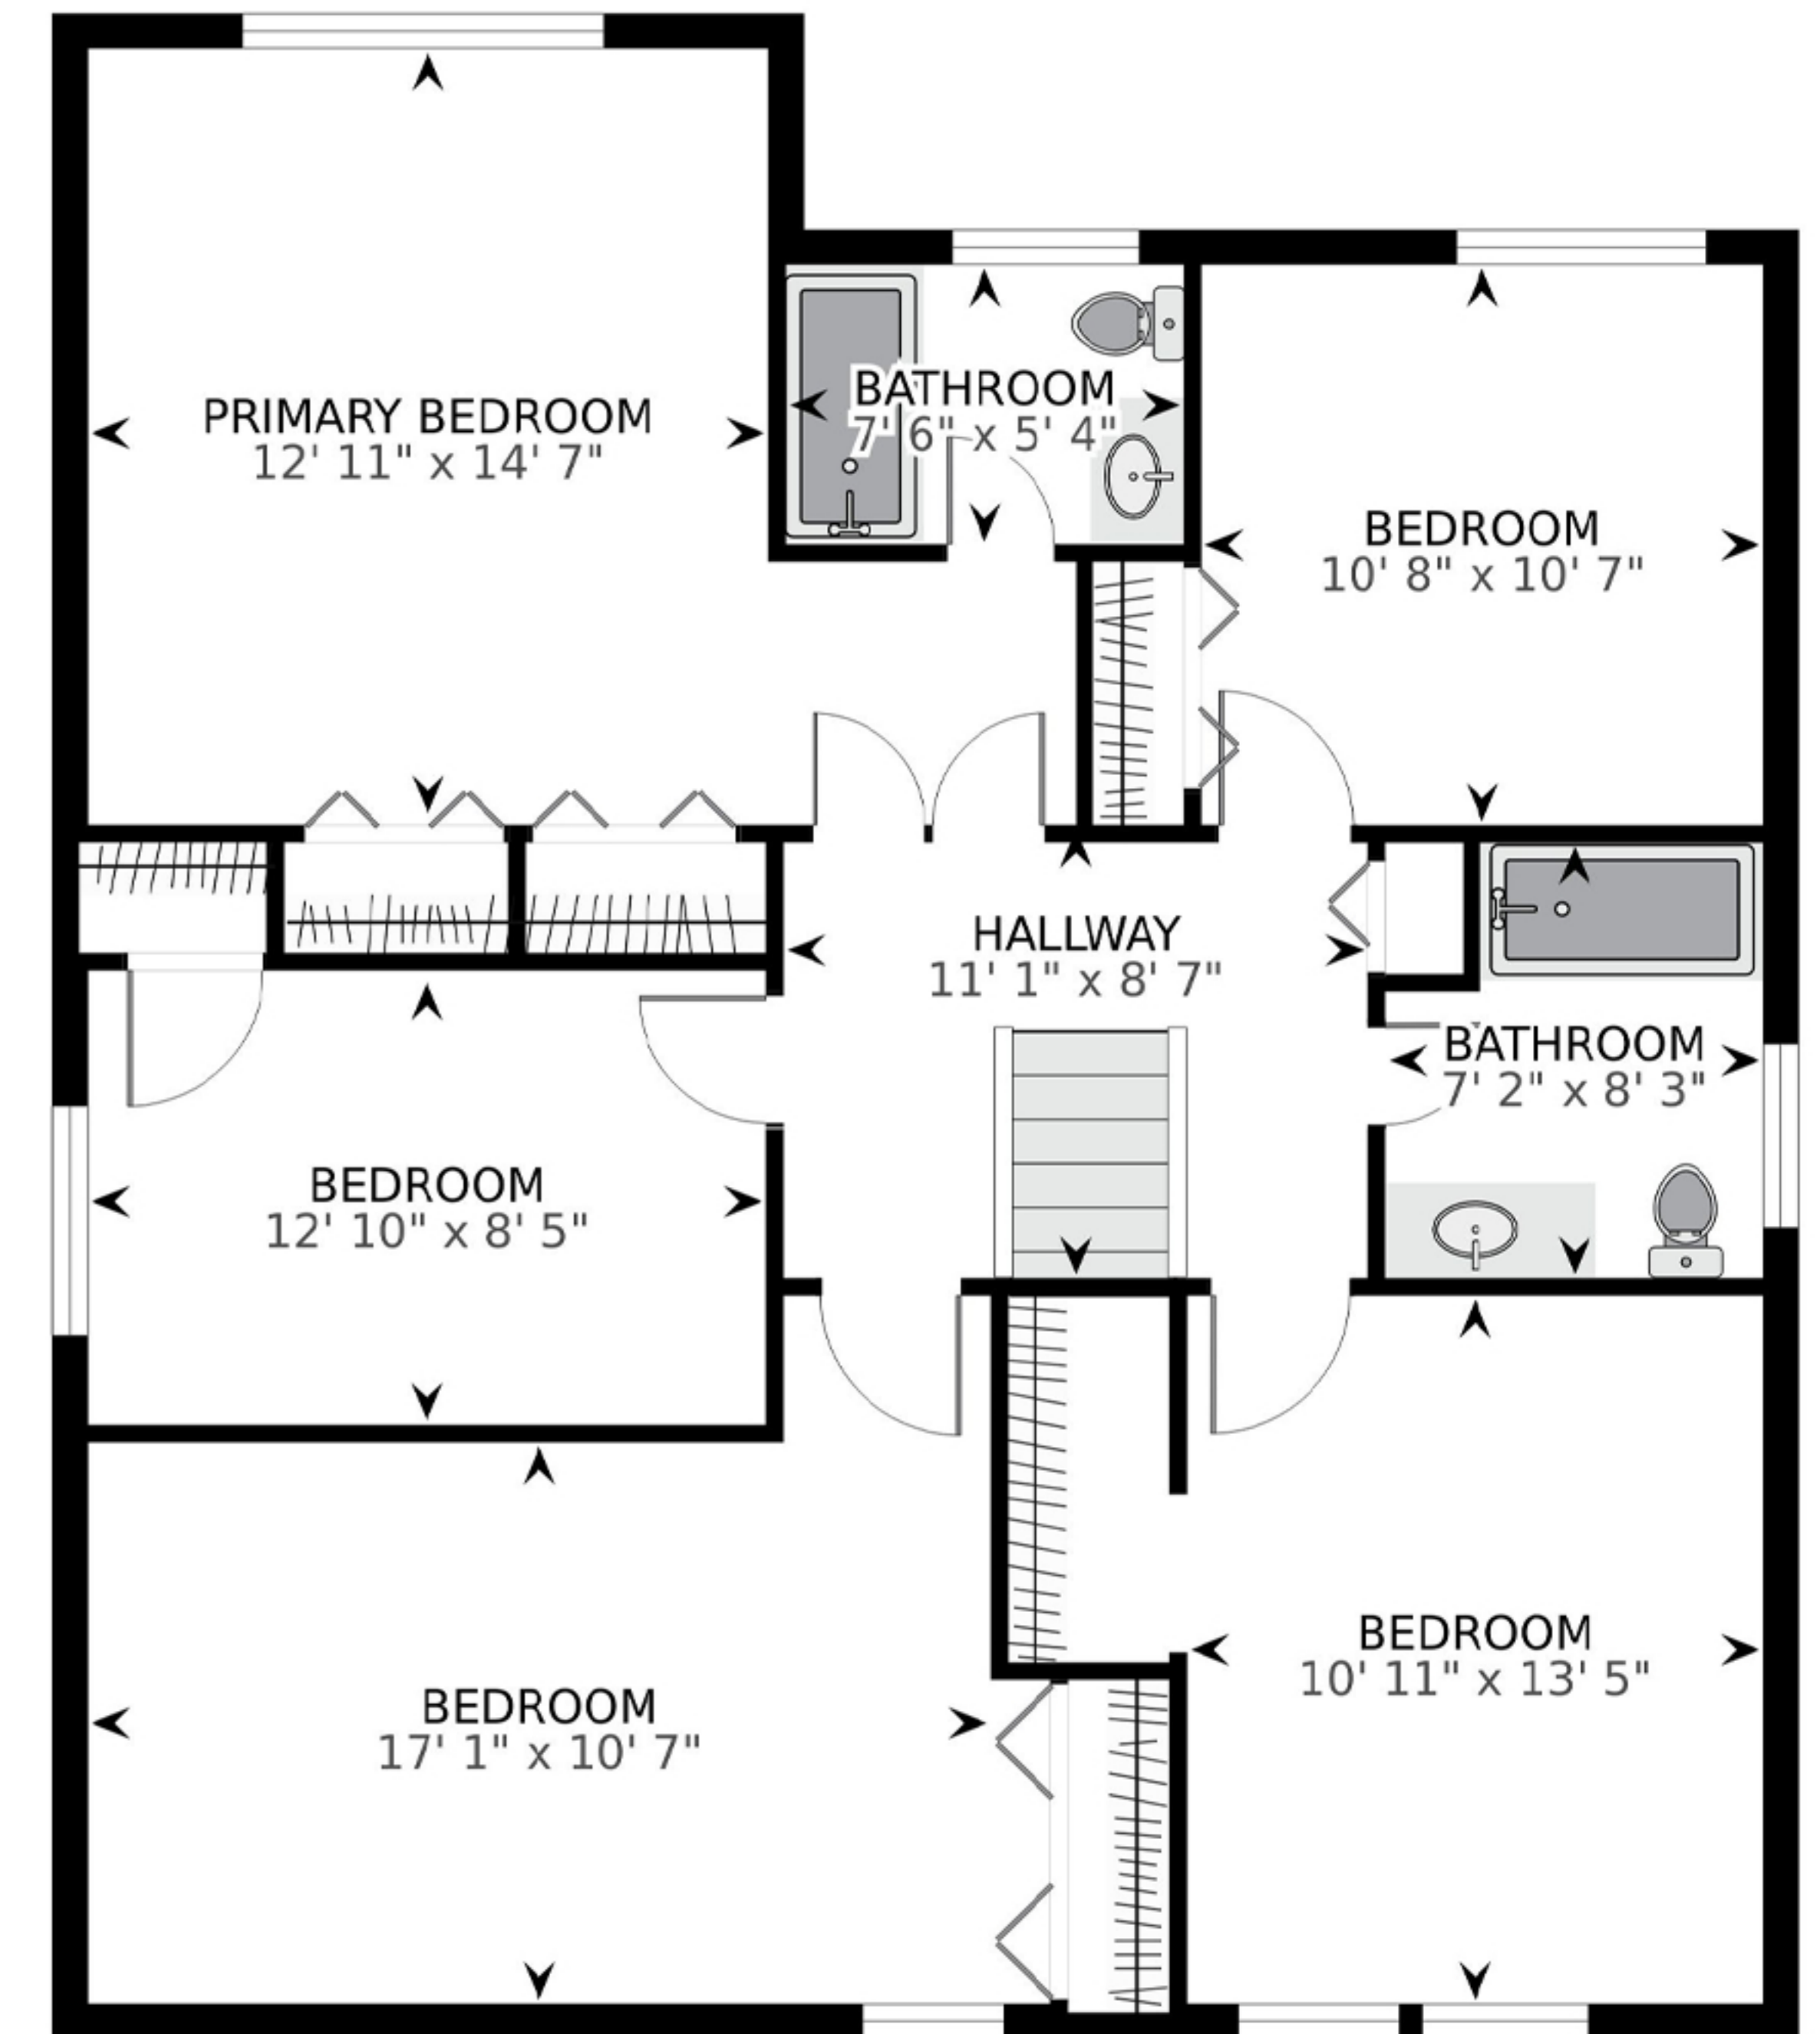

32 Silver Spruce Drive

BASEMENT Inside Area 1038 ft²

MAIN FLOOR Inside Area 1099 ft²

SECOND FLOOR Inside Area 1096 ft²

Disclaimer: For illustrative purposes only measurement to be verified by the buyer/ buyers agent.