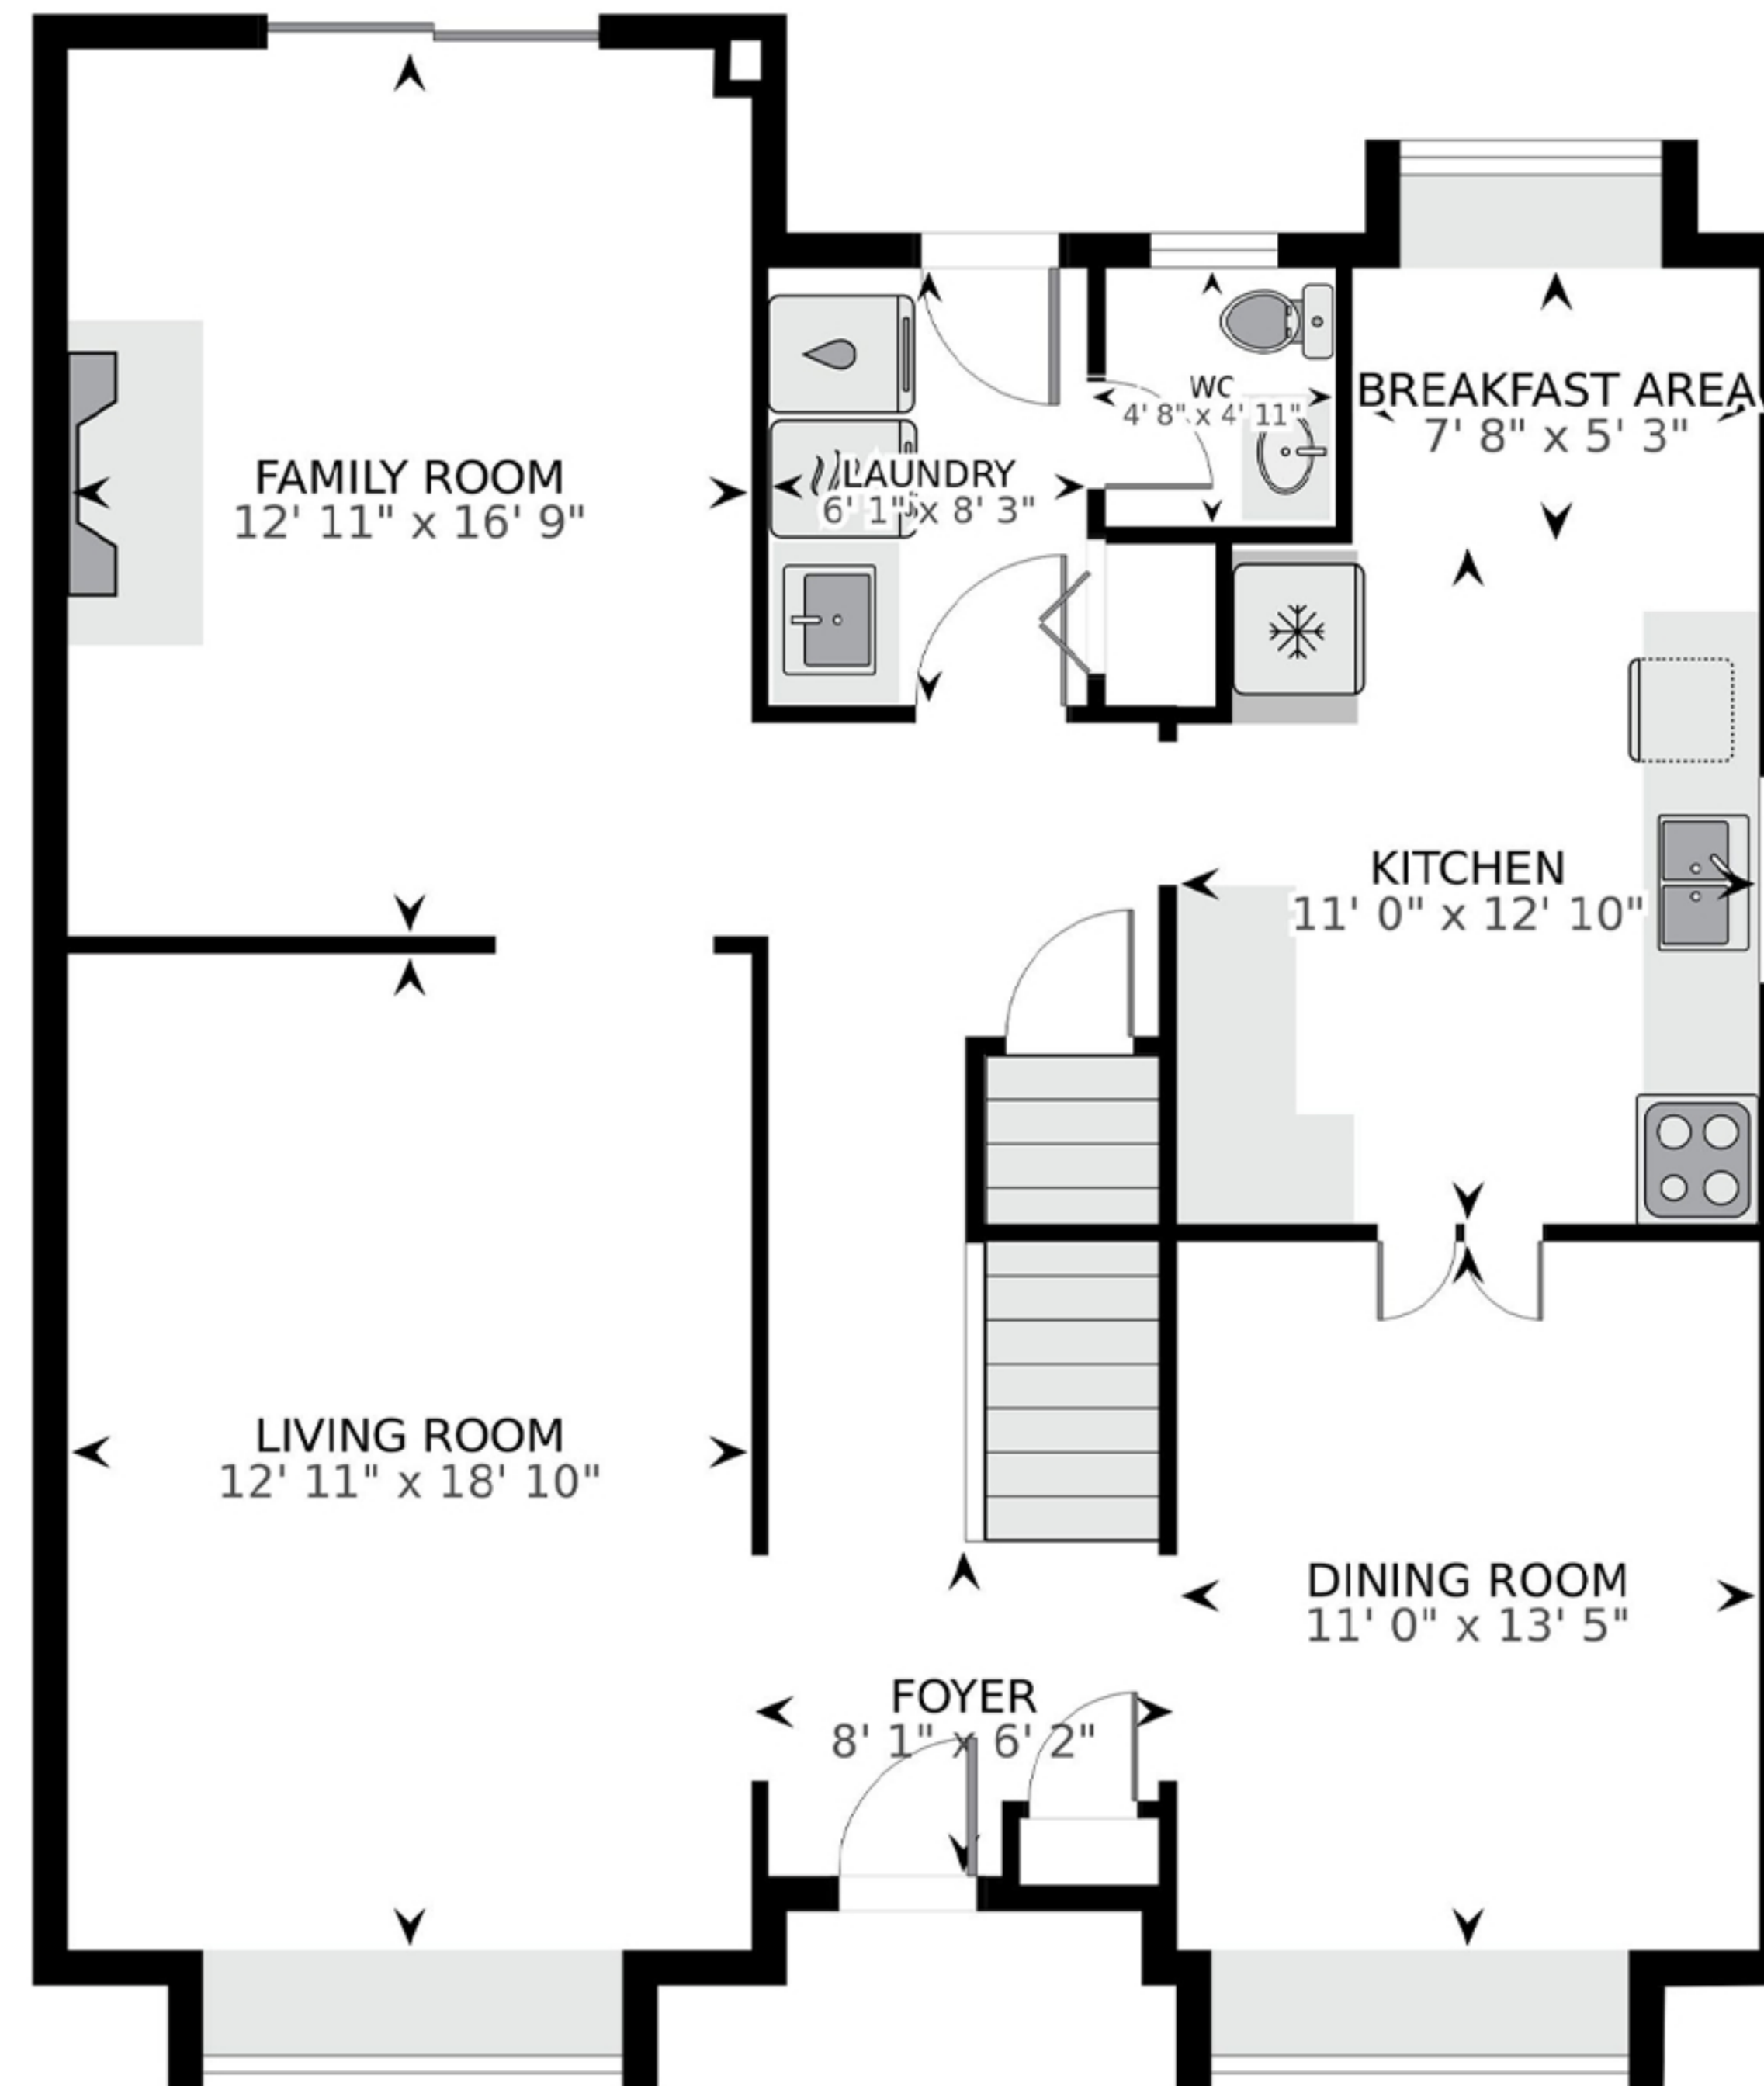

32 Silver Spruce Drive

BASEMENT Inside Area 1038 ft²

MAIN FLOOR Inside Area 1099 ft²

SECOND FLOOR Inside Area 1096 ft²

Disclaimer: For illustrative purposes only measurement to be verified by the buyer/ buyers agent.