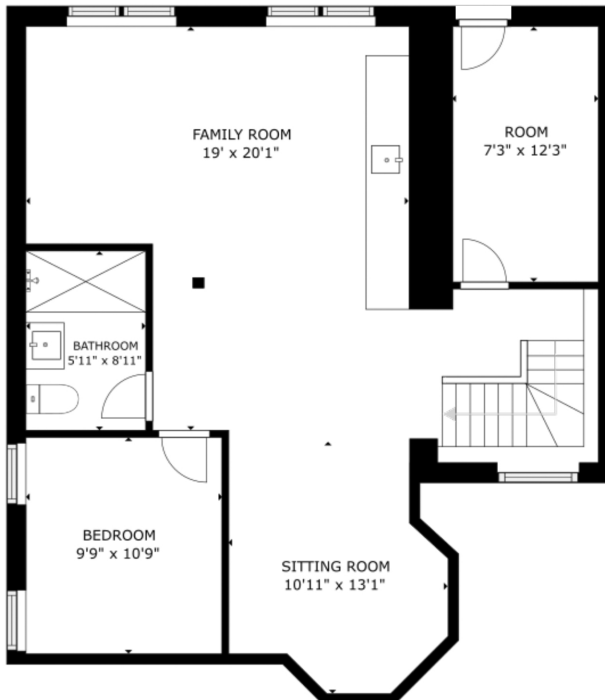

157 WINEVA AVE

PRESENTED BY ROBERT FRANCIS - RE/MAX HALLMARK REALTY LTD BROKERAGE

MIDDLE LEVEL

TOP LEVEL

LOWER LEVEL

MAIN LEVEL