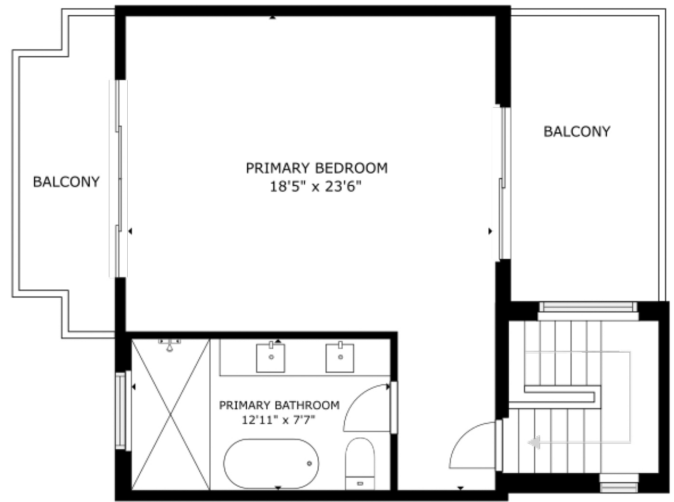

157 WINEVA AVE

PRESENTED BY ROBERT FRANCIS - RE/MAX HALLMARK REALTY LTD BROKERAGE

MIDDLE LEVEL

TOP LEVEL

LOWER LEVEL

MAIN LEVEL