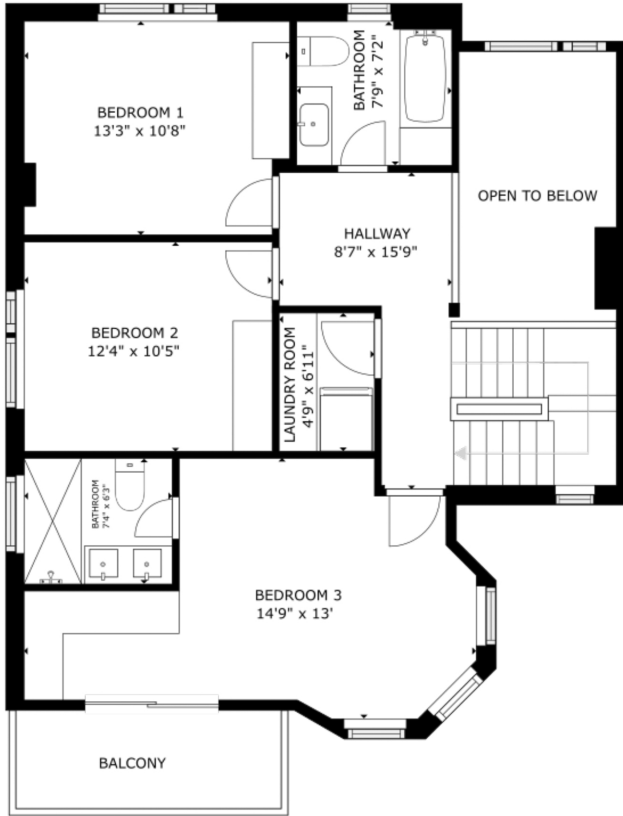

157 WINEVA AVE

PRESENTED BY ROBERT FRANCIS - RE/MAX HALLMARK REALTY LTD BROKERAGE

MIDDLE LEVEL

TOP LEVEL

LOWER LEVEL

MAIN LEVEL