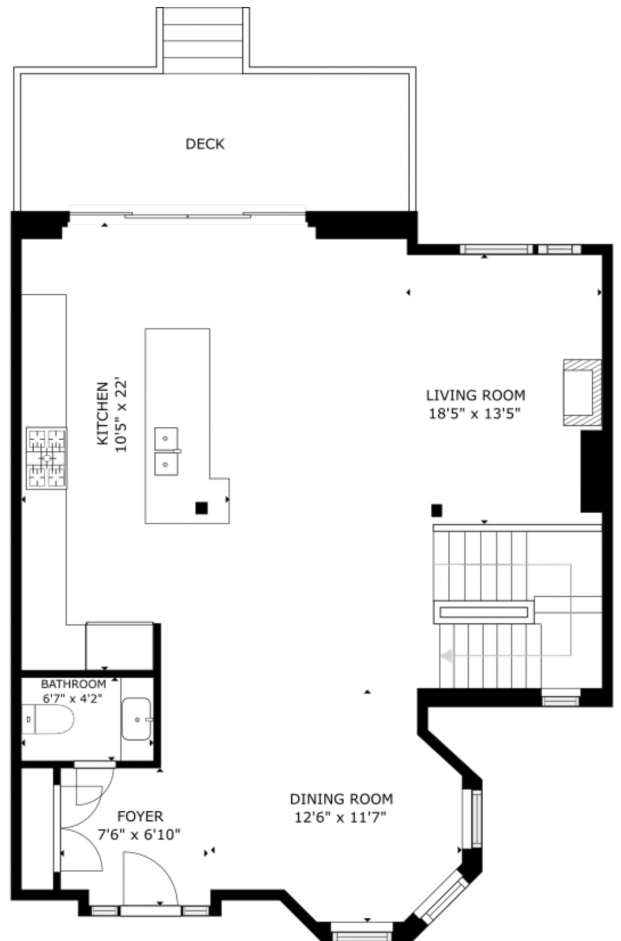

157 WINEVA AVE

PRESENTED BY ROBERT FRANCIS - RE/MAX HALLMARK REALTY LTD BROKERAGE

MIDDLE LEVEL

TOP LEVEL

LOWER LEVEL

MAIN LEVEL